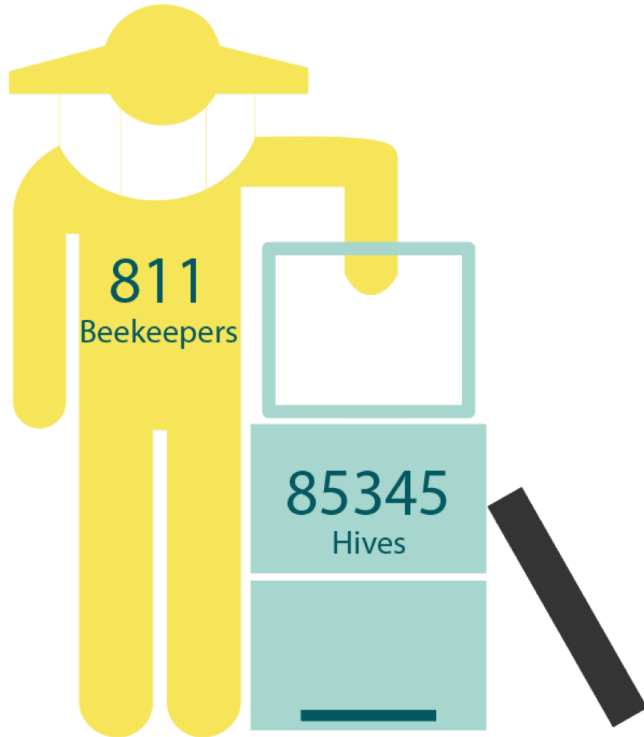

Monitoring - Greece

(2018-2020)

3 years monitoring

Average losses

* with > 150 hives

Risk of loss

* Calculated over 3 years of monitoring

Lower

Higher