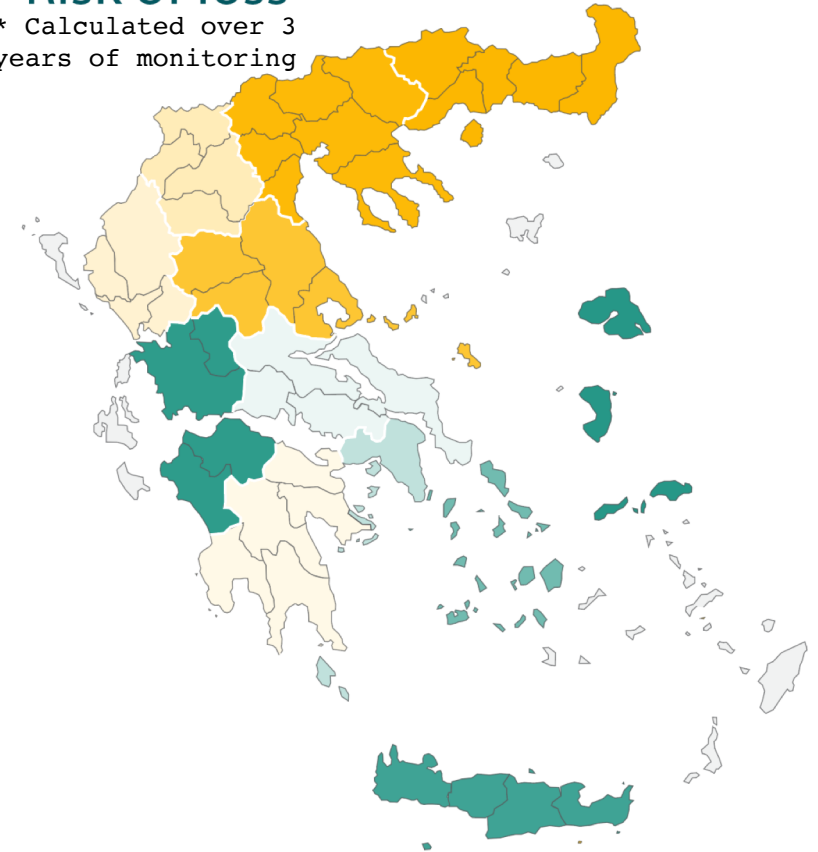

Monitoring - Greece

(2018-2020)

3 years monitoring

Average losses

* with > 150 hives

Risk of loss

* Calculated over 3 years of monitoring

Lower

Higher