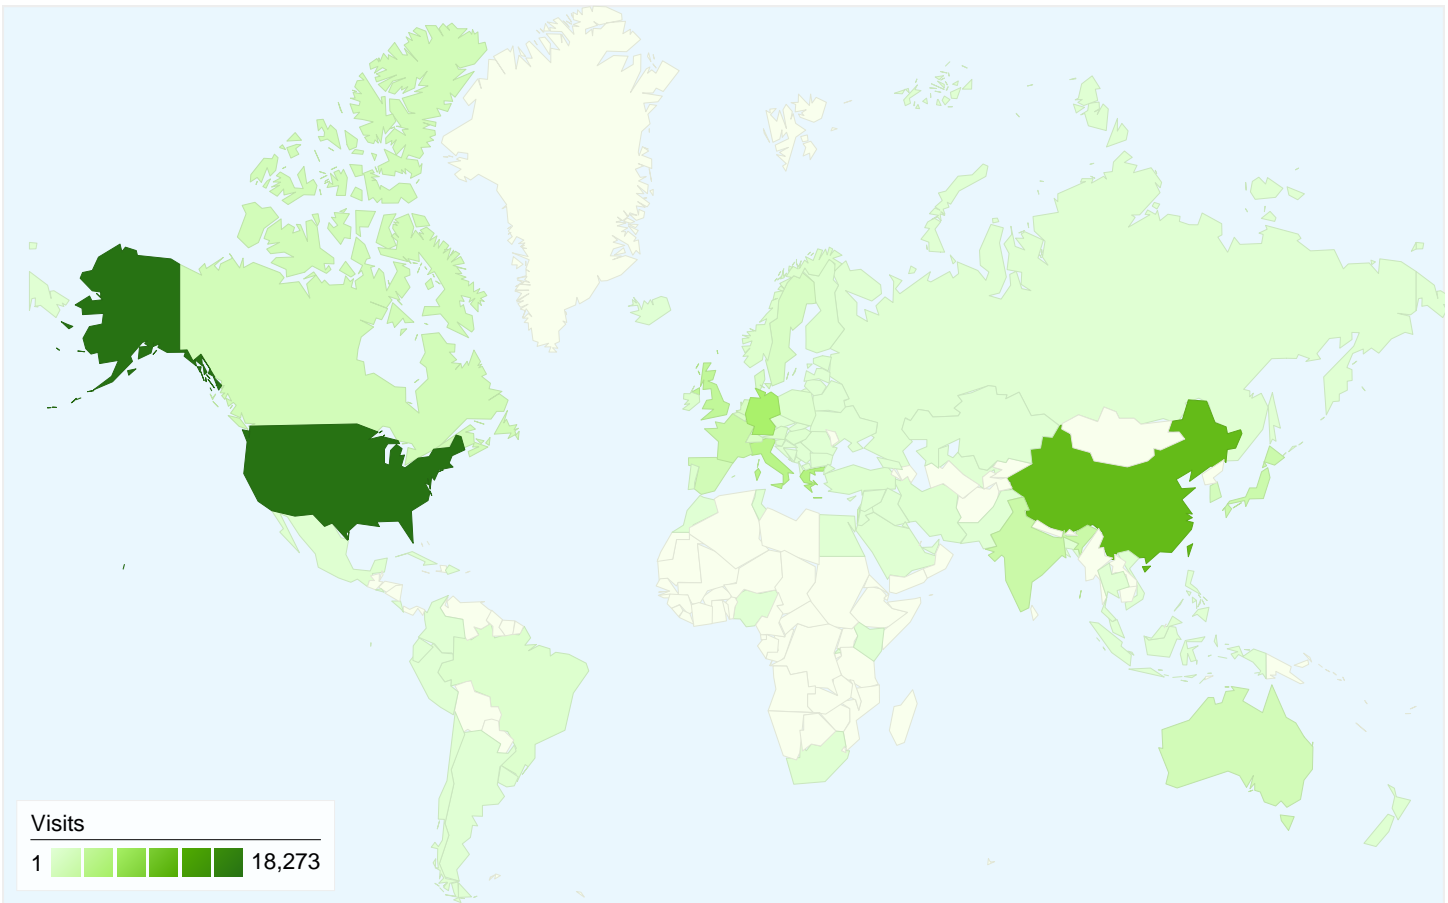

Traffic Sources Overview

- **Direct Traffic**
42,197.00 (57.31%)
- **Referring Sites**
18,723.00 (25.43%)
- **Search Engines**
12,705.00 (17.26%)

Map Overlay

26,028 people visited this site

 **73,625** Visits

All traffic sources sent a total of 73,625 visits

 57.31% Direct Traffic

 25.43% Referring Sites

 17.26% Search Engines

- Direct Traffic
42,197.00 (57.31%)
- Referring Sites
18,723.00 (25.43%)
- Search Engines
12,705.00 (17.26%)

Pages on this site were viewed a total of 474,987 times

 **474,987** Pageviews

 **163,389** Unique Views

 **30.57%** Bounce Rate

Top Content

Pages	Pageviews	% Pageviews
/microT/index.php	178,273	37.53%
/tarbase/index.php	81,467	17.15%
/pathways/index.php	39,313	8.28%
/pathways/view_results.php	23,988	5.05%
/index.php	20,323	4.28%

73,625 visits came from 94 countries/territories

Site Usage

Country/Territory	Visits	Pages/Visit	Avg. Time on Site	% New Visits	Bounce Rate
United States	18,273	6.51	00:06:06	40.19%	30.94%
China	10,767	5.90	00:08:20	38.74%	27.86%
Germany	5,673	6.66	00:06:33	29.84%	31.59%
Greece	4,690	5.59	00:05:10	17.36%	41.54%
Italy	4,115	6.71	00:07:55	29.65%	27.27%
United Kingdom	3,227	6.85	00:06:16	31.27%	31.95%
France	2,458	7.70	00:06:48	31.53%	24.21%
India	2,374	7.41	00:09:13	42.42%	26.12%
Japan	2,208	5.97	00:06:46	25.23%	46.29%