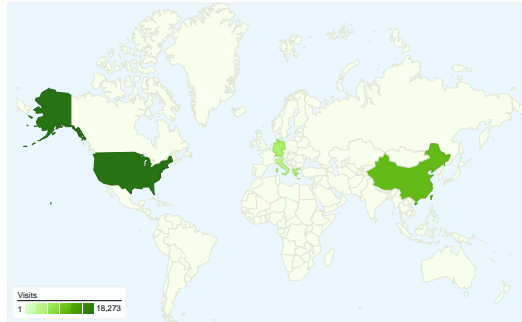

Visitors
26,028

Content Overview

Pages	Pageviews	% Pageviews
/microT/index.php	178,273	37.53%
/tarbase/index.php	81,467	17.15%
/pathways/index.php	39,313	8.28%
/pathways/view_results.php	23,988	5.05%
/index.php	20,323	4.28%

Traffic Sources Overview

- **Direct Traffic**
42,197.00 (57.31%)
- **Referring Sites**
18,723.00 (25.43%)
- **Search Engines**
12,705.00 (17.26%)

Map Overlay

26,028 people visited this site

 **73,625** Visits

All traffic sources sent a total of 73,625 visits

 57.31% Direct Traffic

 25.43% Referring Sites

 17.26% Search Engines

- Direct Traffic
42,197.00 (57.31%)
- Referring Sites
18,723.00 (25.43%)
- Search Engines
12,705.00 (17.26%)

73,625 visits came from 94 countries/territories

Site Usage

Country/Territory	Visits	Pages/Visit	Avg. Time on Site	% New Visits	Bounce Rate
United States	18,273	6.51	00:06:06	40.19%	30.94%
China	10,767	5.90	00:08:20	38.74%	27.86%
Germany	5,673	6.66	00:06:33	29.84%	31.59%
Greece	4,690	5.59	00:05:10	17.36%	41.54%
Italy	4,115	6.71	00:07:55	29.65%	27.27%
United Kingdom	3,227	6.85	00:06:16	31.27%	31.95%
France	2,458	7.70	00:06:48	31.53%	24.21%
India	2,374	7.41	00:09:13	42.42%	26.12%
Japan	2,208	5.97	00:06:46	25.23%	46.29%